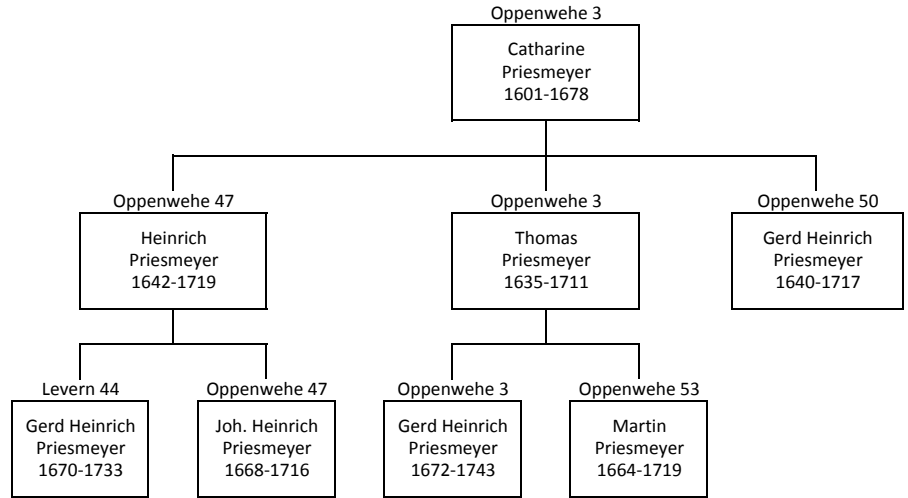

# PRIESMEYER IMMIGRANTS TO AMERICA

Immigrant branches:

El Campo and Moulton, Texas	Midwest, and Garwood, Texas	Brenham, Texas	Taylor, Texas	Cincinnati and New York	Morgan County, Missouri (Fischbeck/ Neersen)	Bond County, Illinois (Heddinghausen)	Louisville, Kentucky (Bonneberg)	Other Midwest (Hannover)
-----------------------------	-----------------------------	----------------	---------------	-------------------------	--	---------------------------------------	----------------------------------	--------------------------

	El Campo and Moulton, Texas	Midwest, and Garwood, Texas	Brenham, Texas	Taylor, Texas	Cincinnati and New York	Morgan County, Missouri (Fischbeck/ Neersen)	Bond County, Illinois (Heddinghausen)	Louisville, Kentucky (Bonneberg)	Other Midwest (Hannover)	Total:
<b>Total immigrants:</b>	2	27	2	4	5	1	1	1	3	46
2nd generation sons:	6	23	4	6	8	3	2	3	3	58
3rd generation sons:	12	17	3	6	2	5	2	4	2	53